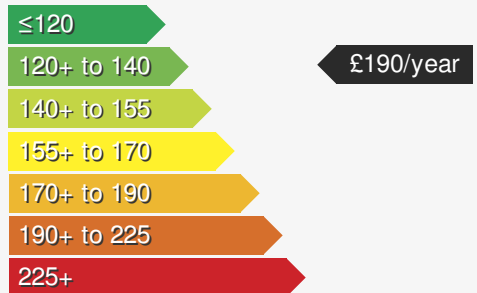

VEHICLE ROAD TAX

Road tax for this vehicle will be **£190/year**

Every effort has been made to ensure the accuracy of the information above, however errors may occur. Do not rely entirely on this information but check with the dealership about items that may affect your decision to buy. Please disregard the mileage unless it is verified by an independent mileage search. The MPG figure above relates to a typical example of the model when new. This will vary according to the age, condition and mileage of the vehicle and should be used for comparison purposes only.