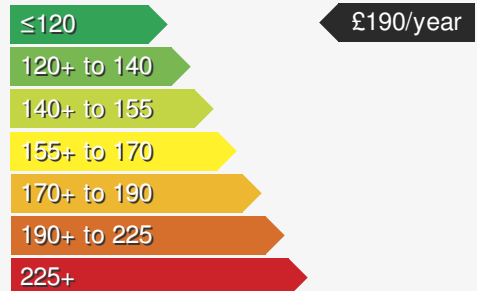

VEHICLE ROAD TAX

Road tax for this vehicle will be **£190/year**

Every effort has been made to ensure the accuracy of the information above, however errors may occur. Do not rely entirely on this information but check with the dealership about items that may affect your decision to buy. Please disregard the mileage unless it is verified by an independent mileage search. The MPG figure above relates to a typical example of the model when new. This will vary according to the age, condition and mileage of the vehicle and should be used for comparison purposes only.