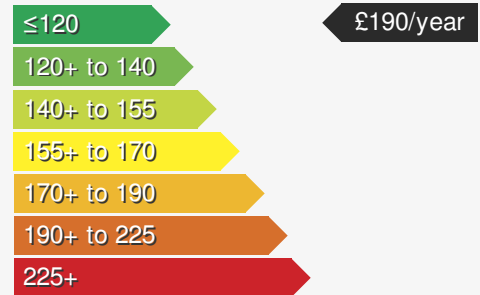

VEHICLE ROAD TAX

Road tax for this vehicle will be **£190/year**

Every effort has been made to ensure the accuracy of the information above, however errors may occur. Do not rely entirely on this information but check with the dealership about items that may affect your decision to buy. Please disregard the mileage unless it is verified by an independent mileage search. The MPG figure above relates to a typical example of the model when new. This will vary according to the age, condition and mileage of the vehicle and should be used for comparison purposes only.