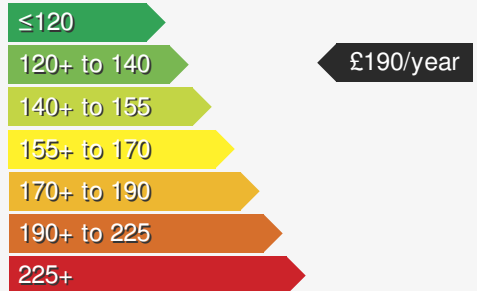

VEHICLE ROAD TAX

Road tax for this vehicle will be £190/year

Every effort has been made to ensure the accuracy of the information above, however errors may occur. Do not rely entirely on this information but check with the dealership about items that may affect your decision to buy. Please disregard the mileage unless it is verified by an independent mileage search. The MPG figure above relates to a typical example of the model when new. This will vary according to the age, condition and mileage of the vehicle and should be used for comparison purposes only.