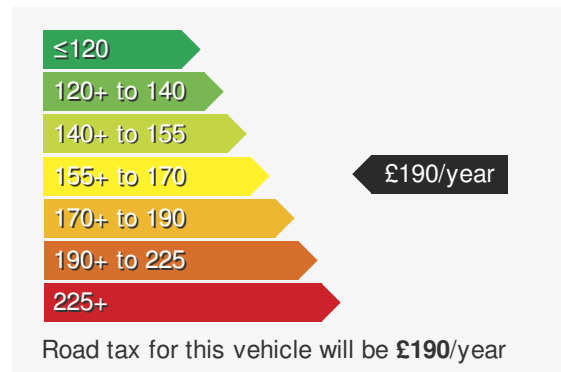

VEHICLE ROAD TAX

MORE INFORMATION

For more information scan this code into your mobile phone

Every effort has been made to ensure the accuracy of the information above, however errors may occur. Do not rely entirely on this information but check with the dealership about items that may affect your decision to buy. Please disregard the mileage unless it is verified by an independent mileage search. The MPG figure above relates to a typical example of the model when new. This will vary according to the age, condition and mileage of the vehicle and should be used for comparison purposes only.