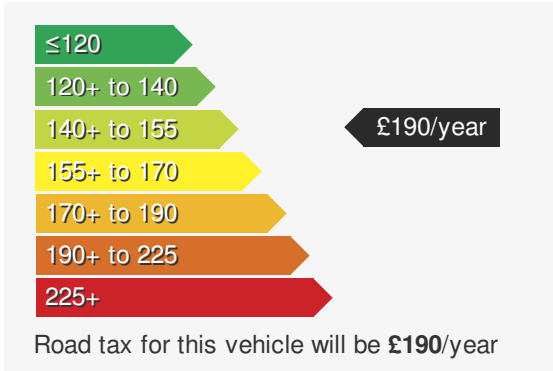

VEHICLE ROAD TAX

MORE INFORMATION

For more information scan this code into your mobile phone

Every effort has been made to ensure the accuracy of the information above, however errors may occur. Do not rely entirely on this information but check with the dealership about items that may affect your decision to buy. Please disregard the mileage unless it is verified by an independent mileage search. The MPG figure above relates to a typical example of the model when new. This will vary according to the age, condition and mileage of the vehicle and should be used for comparison purposes only.