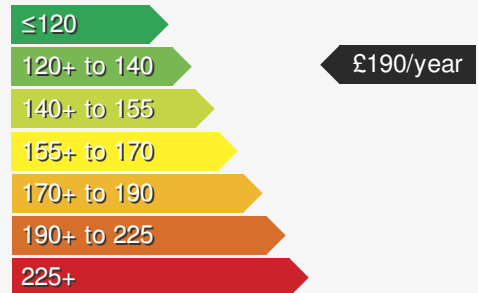

VEHICLE ROAD TAX

Road tax for this vehicle will be £190/year

Every effort has been made to ensure the accuracy of the information above, however errors may occur. Do not rely entirely on this information but check with the dealership about items that may affect your decision to buy. Please disregard the mileage unless it is verified by an independent mileage search. The MPG figure above relates to a typical example of the model when new. This will vary according to the age, condition and mileage of the vehicle and should be used for comparison purposes only.