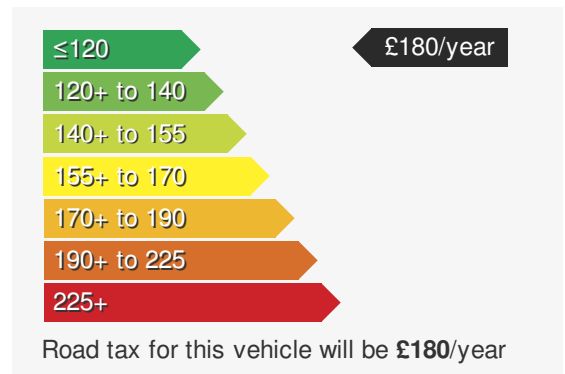

VEHICLE ROAD TAX

MORE INFORMATION

For more information scan this code into your mobile phone

Every effort has been made to ensure the accuracy of the information above, however errors may occur. Do not rely entirely on this information but check with the dealership about items that may affect your decision to buy. Please disregard the mileage unless it is verified by an independent mileage search. The MPG figure above relates to a typical example of the model when new. This will vary according to the age, condition and mileage of the vehicle and should be used for comparison purposes only.