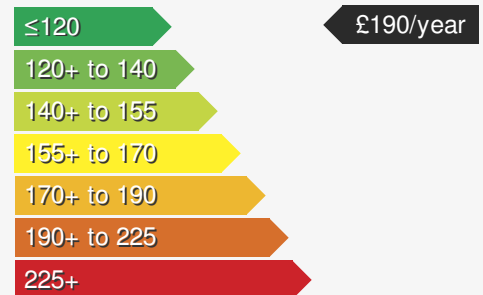

VEHICLE ROAD TAX

Road tax for this vehicle will be £190/year

Every effort has been made to ensure the accuracy of the information above, however errors may occur. Do not rely entirely on this information but check with the dealership about items that may affect your decision to buy. Please disregard the mileage unless it is verified by an independent mileage search. The MPG figure above relates to a typical example of the model when new. This will vary according to the age, condition and mileage of the vehicle and should be used for comparison purposes only.