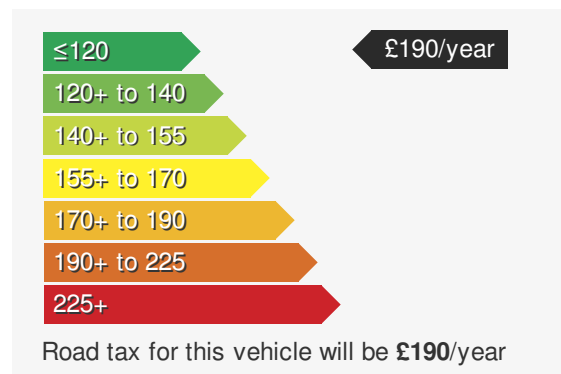

VEHICLE ROAD TAX

MORE INFORMATION

For more information scan this code into your mobile phone

Every effort has been made to ensure the accuracy of the information above, however errors may occur. Do not rely entirely on this information but check with the dealership about items that may affect your decision to buy. Please disregard the mileage unless it is verified by an independent mileage search. The MPG figure above relates to a typical example of the model when new. This will vary according to the age, condition and mileage of the vehicle and should be used for comparison purposes only.