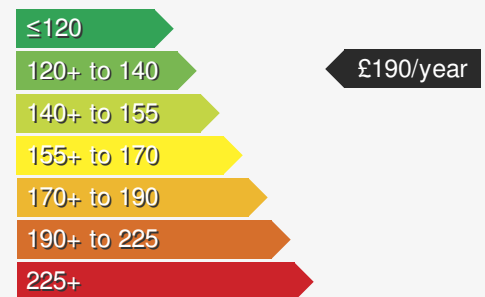

VEHICLE ROAD TAX

Road tax for this vehicle will be **£190/year**

Every effort has been made to ensure the accuracy of the information above, however errors may occur. Do not rely entirely on this information but check with the dealership about items that may affect your decision to buy. Please disregard the mileage unless it is verified by an independent mileage search. The MPG figure above relates to a typical example of the model when new. This will vary according to the age, condition and mileage of the vehicle and should be used for comparison purposes only.