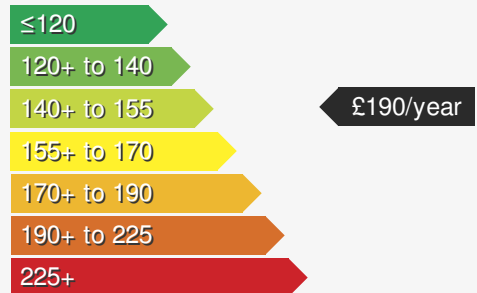

VEHICLE ROAD TAX

Road tax for this vehicle will be £190/year

Every effort has been made to ensure the accuracy of the information above, however errors may occur. Do not rely entirely on this information but check with the dealership about items that may affect your decision to buy. Please disregard the mileage unless it is verified by an independent mileage search. The MPG figure above relates to a typical example of the model when new. This will vary according to the age, condition and mileage of the vehicle and should be used for comparison purposes only.