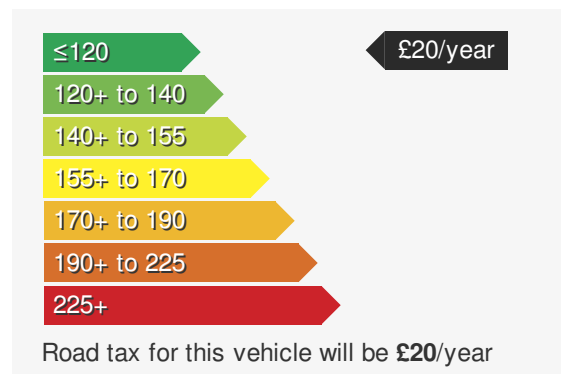

VEHICLE ROAD TAX

MORE INFORMATION

For more information scan this code into your mobile phone

Every effort has been made to ensure the accuracy of the information above, however errors may occur. Do not rely entirely on this information but check with the dealership about items that may affect your decision to buy. Please disregard the mileage unless it is verified by an independent mileage search. The MPG figure above relates to a typical example of the model when new. This will vary according to the age, condition and mileage of the vehicle and should be used for comparison purposes only.