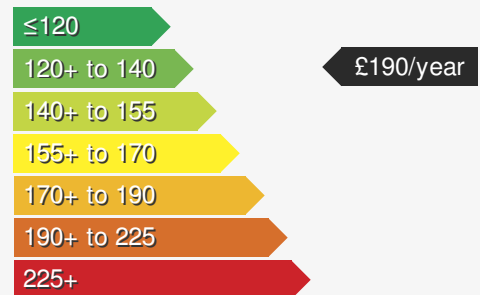

VEHICLE ROAD TAX

Road tax for this vehicle will be £190/year

Every effort has been made to ensure the accuracy of the information above, however errors may occur. Do not rely entirely on this information but check with the dealership about items that may affect your decision to buy. Please disregard the mileage unless it is verified by an independent mileage search. The MPG figure above relates to a typical example of the model when new. This will vary according to the age, condition and mileage of the vehicle and should be used for comparison purposes only.