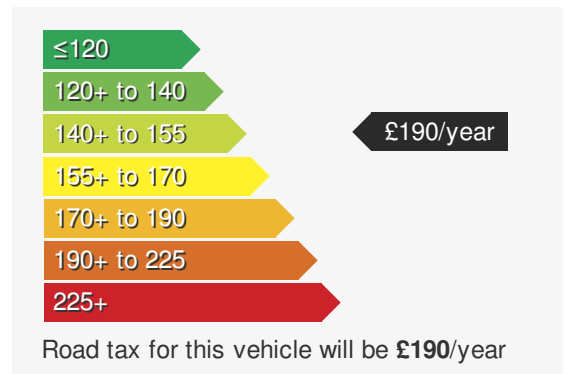

VEHICLE ROAD TAX

MORE INFORMATION

For more information scan this code into your mobile phone

Every effort has been made to ensure the accuracy of the information above, however errors may occur. Do not rely entirely on this information but check with the dealership about items that may affect your decision to buy. Please disregard the mileage unless it is verified by an independent mileage search. The MPG figure above relates to a typical example of the model when new. This will vary according to the age, condition and mileage of the vehicle and should be used for comparison purposes only.