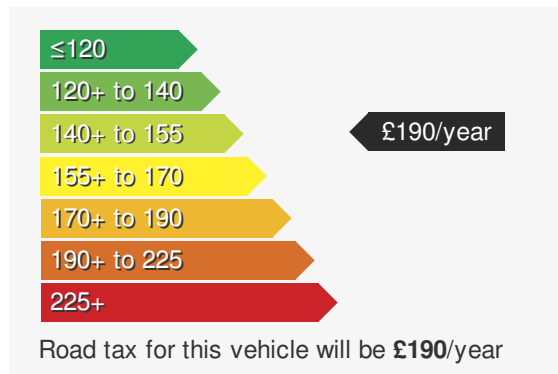

VEHICLE DETAILS

Date First Registered:	Jul 2024	Body Style:	Estate
Registration:	PL24OMF	Colour:	Dolphin Grey
Mileage:	7,728	Doors:	5
Fuel Type:	Diesel	MPG combined:	52
Transmission:	Auto /DSG	Insurance group:	22E

VEHICLE ROAD TAX

Every effort has been made to ensure the accuracy of the information above, however errors may occur. Do not rely entirely on this information but check with the dealership about items that may affect your decision to buy. Please disregard the mileage unless it is verified by an independent mileage search. The MPG figure above relates to a typical example of the model when new. This will vary according to the age, condition and mileage of the vehicle and should be used for comparison purposes only.