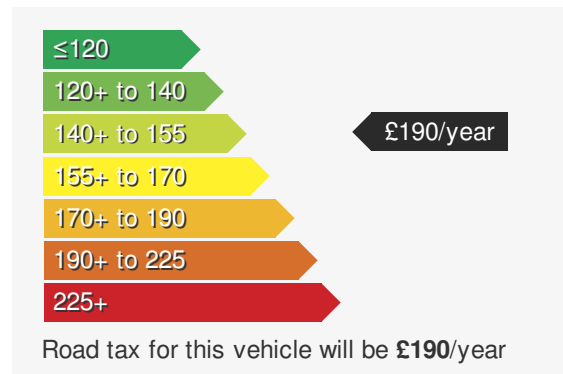

VEHICLE ROAD TAX

MORE INFORMATION

For more information scan this code into your mobile phone

Every effort has been made to ensure the accuracy of the information above, however errors may occur. Do not rely entirely on this information but check with the dealership about items that may affect your decision to buy. Please disregard the mileage unless it is verified by an independent mileage search. The MPG figure above relates to a typical example of the model when new. This will vary according to the age, condition and mileage of the vehicle and should be used for comparison purposes only.