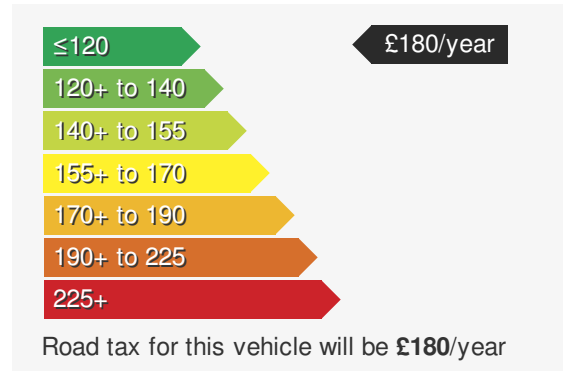

VEHICLE ROAD TAX

MORE INFORMATION

For more information scan this code into your mobile phone

Every effort has been made to ensure the accuracy of the information above, however errors may occur. Do not rely entirely on this information but check with the dealership about items that may affect your decision to buy. Please disregard the mileage unless it is verified by an independent mileage search. The MPG figure above relates to a typical example of the model when new. This will vary according to the age, condition and mileage of the vehicle and should be used for comparison purposes only.