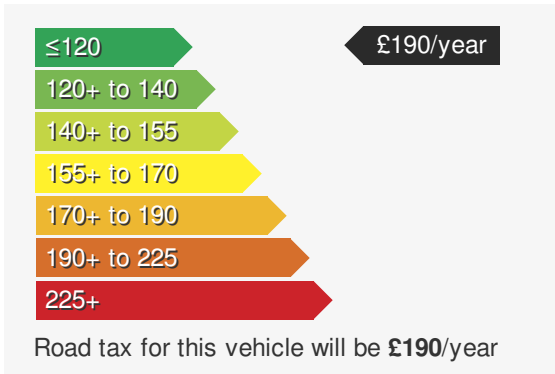

VEHICLE ROAD TAX

Every effort has been made to ensure the accuracy of the information above, however errors may occur. Do not rely entirely on this information but check with the dealership about items that may affect your decision to buy. Please disregard the mileage unless it is verified by an independent mileage search. The MPG figure above relates to a typical example of the model when new. This will vary according to the age, condition and mileage of the vehicle and should be used for comparison purposes only.