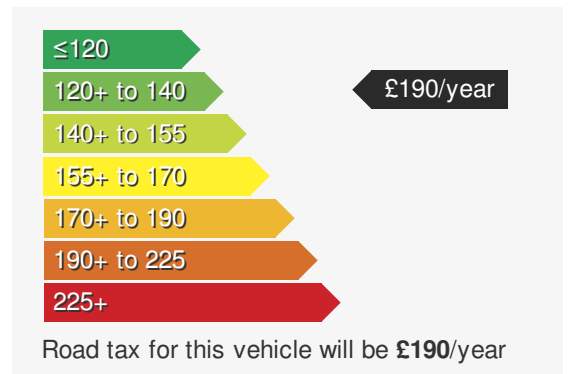

VEHICLE ROAD TAX

MORE INFORMATION

For more information scan this code into your mobile phone

Every effort has been made to ensure the accuracy of the information above, however errors may occur. Do not rely entirely on this information but check with the dealership about items that may affect your decision to buy. Please disregard the mileage unless it is verified by an independent mileage search. The MPG figure above relates to a typical example of the model when new. This will vary according to the age, condition and mileage of the vehicle and should be used for comparison purposes only.