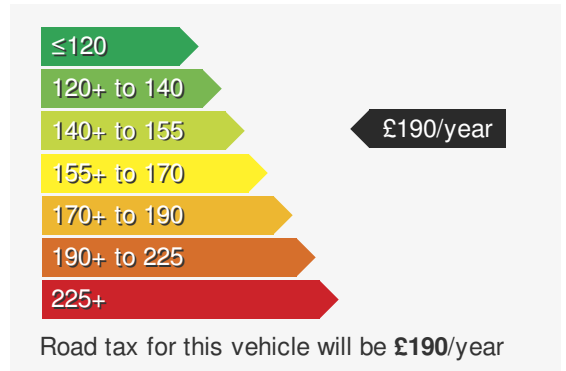

VEHICLE ROAD TAX

MORE INFORMATION

For more information scan this code into your mobile phone

Every effort has been made to ensure the accuracy of the information above, however errors may occur. Do not rely entirely on this information but check with the dealership about items that may affect your decision to buy. Please disregard the mileage unless it is verified by an independent mileage search. The MPG figure above relates to a typical example of the model when new. This will vary according to the age, condition and mileage of the vehicle and should be used for comparison purposes only.