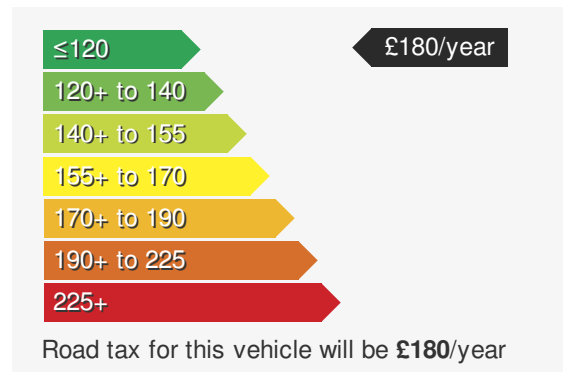

VEHICLE ROAD TAX

MORE INFORMATION

For more information scan this code into your mobile phone

Every effort has been made to ensure the accuracy of the information above, however errors may occur. Do not rely entirely on this information but check with the dealership about items that may affect your decision to buy. Please disregard the mileage unless it is verified by an independent mileage search. The MPG figure above relates to a typical example of the model when new. This will vary according to the age, condition and mileage of the vehicle and should be used for comparison purposes only.