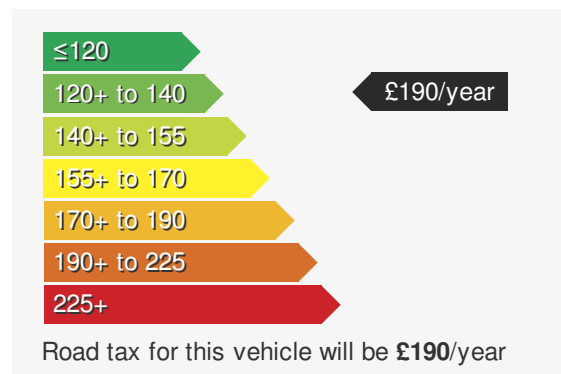

VEHICLE ROAD TAX

Every effort has been made to ensure the accuracy of the information above, however errors may occur. Do not rely entirely on this information but check with the dealership about items that may affect your decision to buy. Please disregard the mileage unless it is verified by an independent mileage search. The MPG figure above relates to a typical example of the model when new. This will vary according to the age, condition and mileage of the vehicle and should be used for comparison purposes only.