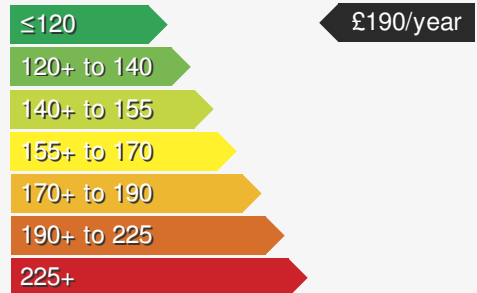

VEHICLE ROAD TAX

Road tax for this vehicle will be **£190/year**

Every effort has been made to ensure the accuracy of the information above, however errors may occur. Do not rely entirely on this information but check with the dealership about items that may affect your decision to buy. Please disregard the mileage unless it is verified by an independent mileage search. The MPG figure above relates to a typical example of the model when new. This will vary according to the age, condition and mileage of the vehicle and should be used for comparison purposes only.