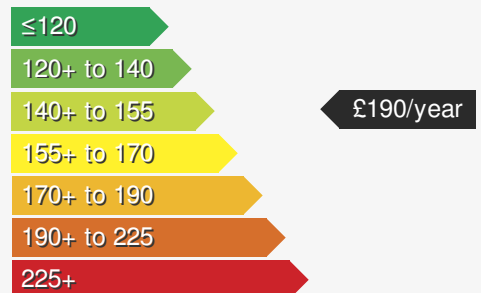

VEHICLE DETAILS

Date First Registered:	May 2024	Body Style:	SUV / Crossover
Registration:	CYZ7403	Colour:	Deep Black
Mileage:	9,326	Doors:	5
Fuel Type:	Petrol	MPG combined:	45
Transmission:	Auto /DSG	Insurance group:	21E

STANDARD EQUIPMENT

Discover Navigation	Keyless Entry with Electric Tailgate
Front and Rear Parking Sensors with	Wireless Smartphone Charging
Rear View Camera	Lane Assist
Adaptive Cruise Control	18" 'Napoli' Alloy Wheels
Leather Multifunction Steering Wheel	3 Zone Climate Control
Winter Pack	

EDWIN MAY COLERAINE - NISSAN

Edwin May
1 Riverside Retail Park South
Coleraine BT51 3RT
Telephone: 02870 344 837
info.coleraine@edwinmay.co.uk

MORE INFORMATION

For more information scan this code into your mobile phone

VEHICLE ROAD TAX

Road tax for this vehicle will be **£190/year**

Every effort has been made to ensure the accuracy of the information above, however errors may occur. Do not rely entirely on this information but check with the dealership about items that may affect your decision to buy. Please disregard the mileage unless it is verified by an independent mileage search. The MPG figure above relates to a typical example of the model when new. This will vary according to the age, condition and mileage of the vehicle and should be used for comparison purposes only.