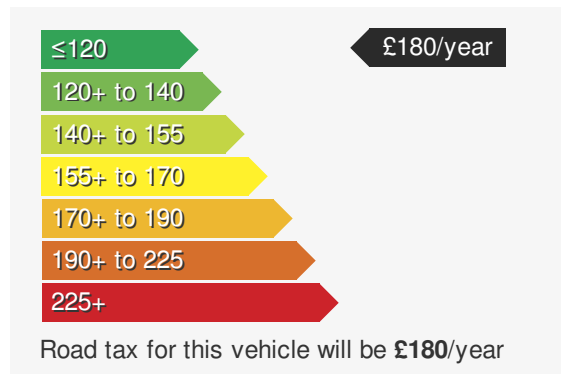

VEHICLE ROAD TAX

MORE INFORMATION

For more information scan this code into your mobile phone

Every effort has been made to ensure the accuracy of the information above, however errors may occur. Do not rely entirely on this information but check with the dealership about items that may affect your decision to buy. Please disregard the mileage unless it is verified by an independent mileage search. The MPG figure above relates to a typical example of the model when new. This will vary according to the age, condition and mileage of the vehicle and should be used for comparison purposes only.