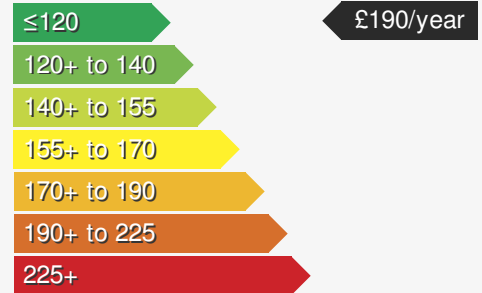

PEUGEOT 208 1.2 PURETECH ALLURE PREMIUM S/S

£12995.00

VEHICLE DETAILS

Date First Registered:	Jun 2022	Body Style:	Hatchback
Registration:	FSZ9669	Colour:	Grey
Mileage:	35,000	Doors:	5
Fuel Type:	Petrol	MPG combined:	56
Transmission:	Manual	Insurance group:	19E

MORE INFORMATION

For more information scan this code into your mobile phone

VEHICLE ROAD TAX

Road tax for this vehicle will be £190/year

Every effort has been made to ensure the accuracy of the information above, however errors may occur. Do not rely entirely on this information but check with the dealership about items that may affect your decision to buy. Please disregard the mileage unless it is verified by an independent mileage search. The MPG figure above relates to a typical example of the model when new. This will vary according to the age, condition and mileage of the vehicle and should be used for comparison purposes only.