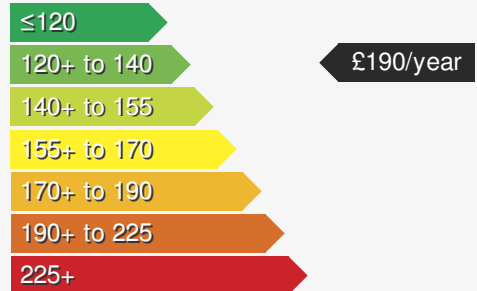

VEHICLE ROAD TAX

Road tax for this vehicle will be £190/year

Every effort has been made to ensure the accuracy of the information above, however errors may occur. Do not rely entirely on this information but check with the dealership about items that may affect your decision to buy. Please disregard the mileage unless it is verified by an independent mileage search. The MPG figure above relates to a typical example of the model when new. This will vary according to the age, condition and mileage of the vehicle and should be used for comparison purposes only.