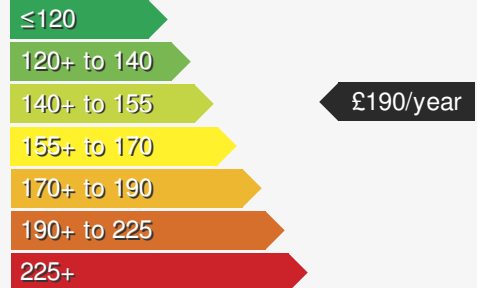

MAZDA CX-30 2.0 HOMURA

£21695.00

VEHICLE DETAILS

| | | | |
|------------------------|-----------|------------------|-----------------|
| Date First Registered: | Mar 2024 | Body Style: | SUV / Crossover |
| Registration: | YE24BYJ | Colour: | Black |
| Mileage: | 9,000 | Doors: | 5 |
| Fuel Type: | Petrol | MPG combined: | 44 |
| Transmission: | Auto /DSG | Insurance group: | 13E |

VEHICLE ROAD TAX

Road tax for this vehicle will be **£190/year**

Every effort has been made to ensure the accuracy of the information above, however errors may occur. Do not rely entirely on this information but check with the dealership about items that may affect your decision to buy. Please disregard the mileage unless it is verified by an independent mileage search. The MPG figure above relates to a typical example of the model when new. This will vary according to the age, condition and mileage of the vehicle and should be used for comparison purposes only.