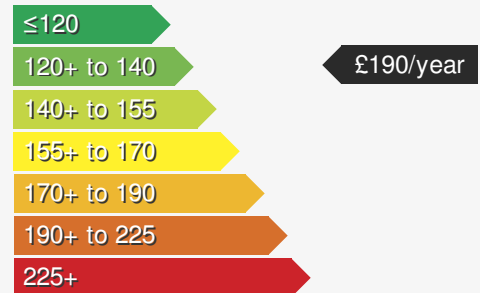

VEHICLE ROAD TAX

Road tax for this vehicle will be **£190/year**

Every effort has been made to ensure the accuracy of the information above, however errors may occur. Do not rely entirely on this information but check with the dealership about items that may affect your decision to buy. Please disregard the mileage unless it is verified by an independent mileage search. The MPG figure above relates to a typical example of the model when new. This will vary according to the age, condition and mileage of the vehicle and should be used for comparison purposes only.