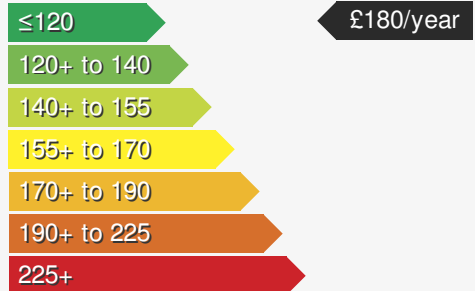

VEHICLE ROAD TAX

Road tax for this vehicle will be **£180/year**

Every effort has been made to ensure the accuracy of the information above, however errors may occur. Do not rely entirely on this information but check with the dealership about items that may affect your decision to buy. Please disregard the mileage unless it is verified by an independent mileage search. The MPG figure above relates to a typical example of the model when new. This will vary according to the age, condition and mileage of the vehicle and should be used for comparison purposes only.