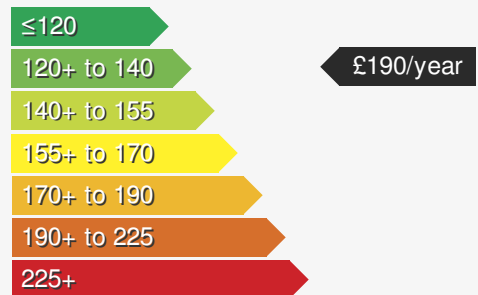

VEHICLE ROAD TAX

£190/year

Road tax for this vehicle will be £190/year

Every effort has been made to ensure the accuracy of the information above, however errors may occur. Do not rely entirely on this information but check with the dealership about items that may affect your decision to buy. Please disregard the mileage unless it is verified by an independent mileage search. The MPG figure above relates to a typical example of the model when new. This will vary according to the age, condition and mileage of the vehicle and should be used for comparison purposes only.