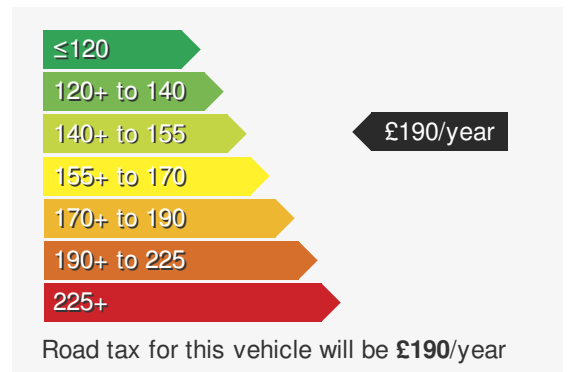

VEHICLE DETAILS

Date First Registered:	Mar 2024	Body Style:	SUV / Crossover
Registration:	CYZ6670	Colour:	Deep Black
Mileage:	2,285	Doors:	5
Fuel Type:	Petrol	MPG combined:	43
Transmission:	Auto /DSG	Insurance group:	22E

For more information scan this code into your mobile phone

VEHICLE ROAD TAX

Every effort has been made to ensure the accuracy of the information above, however errors may occur. Do not rely entirely on this information but check with the dealership about items that may affect your decision to buy. Please disregard the mileage unless it is verified by an independent mileage search. The MPG figure above relates to a typical example of the model when new. This will vary according to the age, condition and mileage of the vehicle and should be used for comparison purposes only.