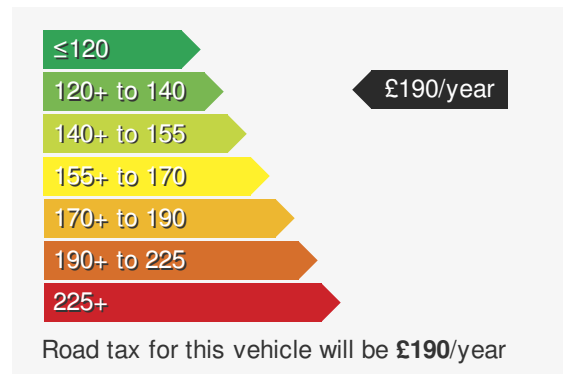

VEHICLE DETAILS

Date First Registered:	Oct 2022	Body Style:	SUV / Crossover
Registration:	XRZ1462	Colour:	Indium Grey
Mileage:	17,869	Doors:	5
Fuel Type:	Petrol	MPG combined:	47
Transmission:	Manual	Insurance group:	23E

For more information scan this code into your mobile phone

VEHICLE ROAD TAX

Every effort has been made to ensure the accuracy of the information above, however errors may occur. Do not rely entirely on this information but check with the dealership about items that may affect your decision to buy. Please disregard the mileage unless it is verified by an independent mileage search. The MPG figure above relates to a typical example of the model when new. This will vary according to the age, condition and mileage of the vehicle and should be used for comparison purposes only.