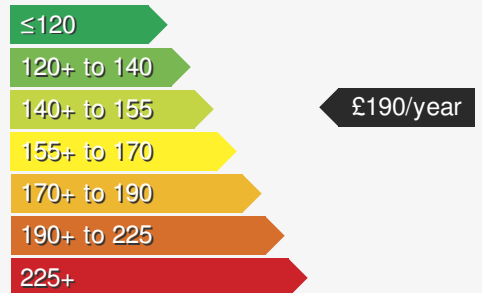

VEHICLE ROAD TAX

Road tax for this vehicle will be **£190/year**

Every effort has been made to ensure the accuracy of the information above, however errors may occur. Do not rely entirely on this information but check with the dealership about items that may affect your decision to buy. Please disregard the mileage unless it is verified by an independent mileage search. The MPG figure above relates to a typical example of the model when new. This will vary according to the age, condition and mileage of the vehicle and should be used for comparison purposes only.