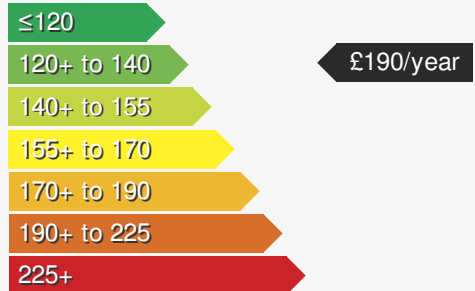

VEHICLE ROAD TAX

£190/year

Road tax for this vehicle will be £190/year

Every effort has been made to ensure the accuracy of the information above, however errors may occur. Do not rely entirely on this information but check with the dealership about items that may affect your decision to buy. Please disregard the mileage unless it is verified by an independent mileage search. The MPG figure above relates to a typical example of the model when new. This will vary according to the age, condition and mileage of the vehicle and should be used for comparison purposes only.