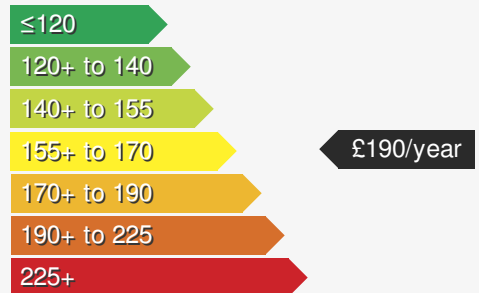

VEHICLE ROAD TAX

Road tax for this vehicle will be **£190/year**

Every effort has been made to ensure the accuracy of the information above, however errors may occur. Do not rely entirely on this information but check with the dealership about items that may affect your decision to buy. Please disregard the mileage unless it is verified by an independent mileage search. The MPG figure above relates to a typical example of the model when new. This will vary according to the age, condition and mileage of the vehicle and should be used for comparison purposes only.