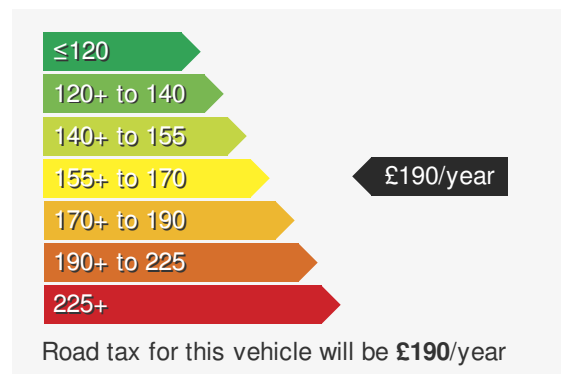

VEHICLE ROAD TAX

Every effort has been made to ensure the accuracy of the information above, however errors may occur. Do not rely entirely on this information but check with the dealership about items that may affect your decision to buy. Please disregard the mileage unless it is verified by an independent mileage search. The MPG figure above relates to a typical example of the model when new. This will vary according to the age, condition and mileage of the vehicle and should be used for comparison purposes only.