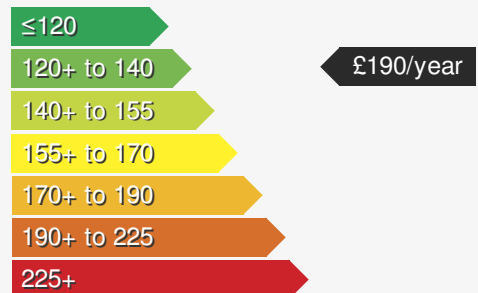

VEHICLE ROAD TAX

Road tax for this vehicle will be **£190/year**

Every effort has been made to ensure the accuracy of the information above, however errors may occur. Do not rely entirely on this information but check with the dealership about items that may affect your decision to buy. Please disregard the mileage unless it is verified by an independent mileage search. The MPG figure above relates to a typical example of the model when new. This will vary according to the age, condition and mileage of the vehicle and should be used for comparison purposes only.