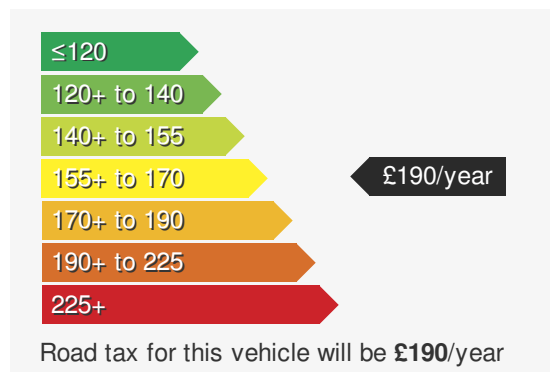

VEHICLE ROAD TAX

Every effort has been made to ensure the accuracy of the information above, however errors may occur. Do not rely entirely on this information but check with the dealership about items that may affect your decision to buy. Please disregard the mileage unless it is verified by an independent mileage search. The MPG figure above relates to a typical example of the model when new. This will vary according to the age, condition and mileage of the vehicle and should be used for comparison purposes only.