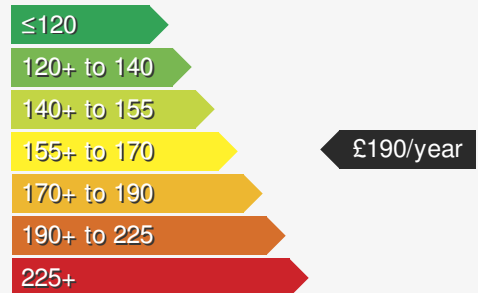

VEHICLE ROAD TAX

Road tax for this vehicle will be **£190/year**

Every effort has been made to ensure the accuracy of the information above, however errors may occur. Do not rely entirely on this information but check with the dealership about items that may affect your decision to buy. Please disregard the mileage unless it is verified by an independent mileage search. The MPG figure above relates to a typical example of the model when new. This will vary according to the age, condition and mileage of the vehicle and should be used for comparison purposes only.