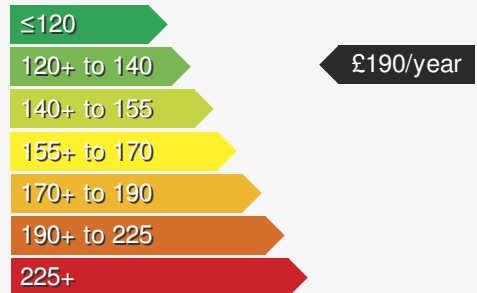

VEHICLE ROAD TAX

£190/year

Road tax for this vehicle will be **£190/year**

Every effort has been made to ensure the accuracy of the information above, however errors may occur. Do not rely entirely on this information but check with the dealership about items that may affect your decision to buy. Please disregard the mileage unless it is verified by an independent mileage search. The MPG figure above relates to a typical example of the model when new. This will vary according to the age, condition and mileage of the vehicle and should be used for comparison purposes only.