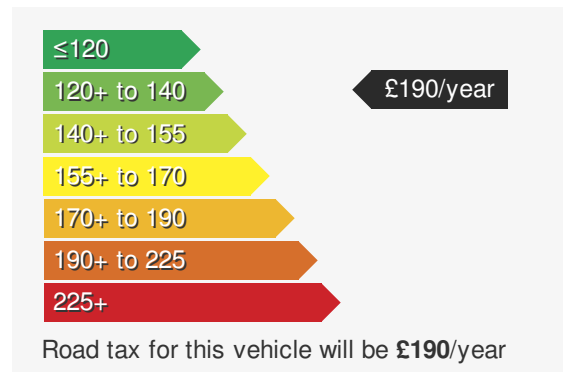

VEHICLE DETAILS

Date First Registered:	Apr 2025	Body Style:	SUV / Crossover
Registration:	DYZ3834	Colour:	Ravenna Blue
Mileage:	4,482	Doors:	5
Fuel Type:	Petrol	MPG combined:	47
Transmission:	Manual	Insurance group:	23E

For more information scan this code into your mobile phone

VEHICLE ROAD TAX

Every effort has been made to ensure the accuracy of the information above, however errors may occur. Do not rely entirely on this information but check with the dealership about items that may affect your decision to buy. Please disregard the mileage unless it is verified by an independent mileage search. The MPG figure above relates to a typical example of the model when new. This will vary according to the age, condition and mileage of the vehicle and should be used for comparison purposes only.