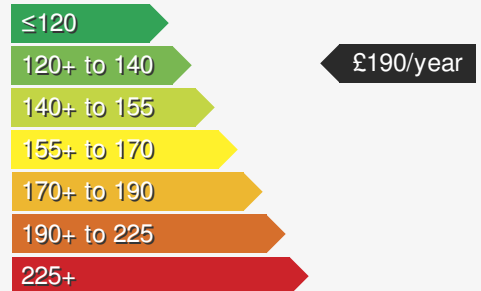

VEHICLE ROAD TAX

Road tax for this vehicle will be **£190/year**

Every effort has been made to ensure the accuracy of the information above, however errors may occur. Do not rely entirely on this information but check with the dealership about items that may affect your decision to buy. Please disregard the mileage unless it is verified by an independent mileage search. The MPG figure above relates to a typical example of the model when new. This will vary according to the age, condition and mileage of the vehicle and should be used for comparison purposes only.