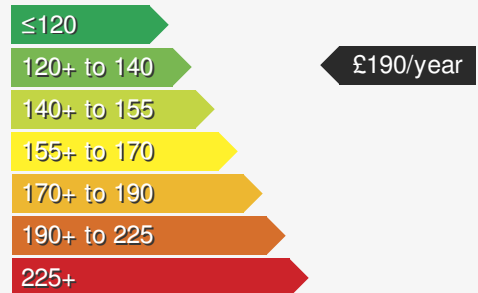

VEHICLE ROAD TAX

Road tax for this vehicle will be £190/year

Every effort has been made to ensure the accuracy of the information above, however errors may occur. Do not rely entirely on this information but check with the dealership about items that may affect your decision to buy. Please disregard the mileage unless it is verified by an independent mileage search. The MPG figure above relates to a typical example of the model when new. This will vary according to the age, condition and mileage of the vehicle and should be used for comparison purposes only.