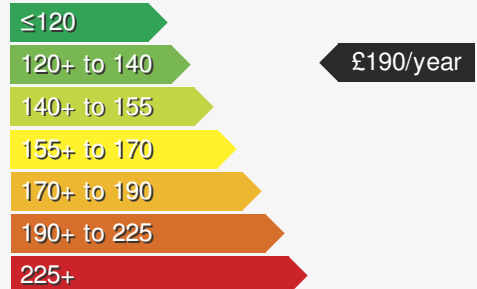

VEHICLE ROAD TAX

Road tax for this vehicle will be **£190/year**

Every effort has been made to ensure the accuracy of the information above, however errors may occur. Do not rely entirely on this information but check with the dealership about items that may affect your decision to buy. Please disregard the mileage unless it is verified by an independent mileage search. The MPG figure above relates to a typical example of the model when new. This will vary according to the age, condition and mileage of the vehicle and should be used for comparison purposes only.