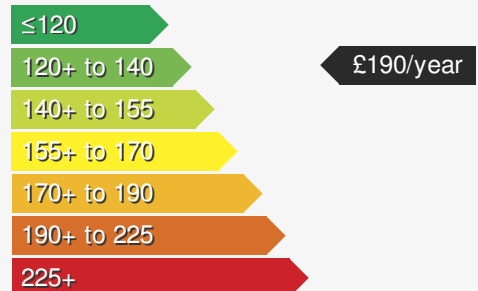

VEHICLE ROAD TAX

Road tax for this vehicle will be **£190/year**

Every effort has been made to ensure the accuracy of the information above, however errors may occur. Do not rely entirely on this information but check with the dealership about items that may affect your decision to buy. Please disregard the mileage unless it is verified by an independent mileage search. The MPG figure above relates to a typical example of the model when new. This will vary according to the age, condition and mileage of the vehicle and should be used for comparison purposes only.