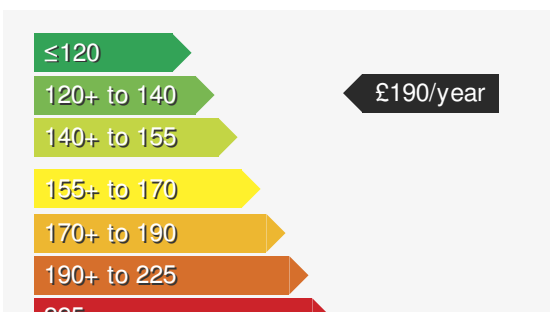

VEHICLE ROAD TAX