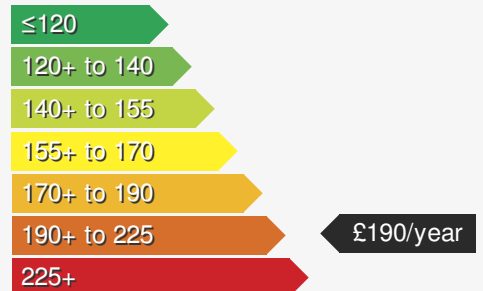

VEHICLE ROAD TAX

Road tax for this vehicle will be **£190/year**

Every effort has been made to ensure the accuracy of the information above, however errors may occur. Do not rely entirely on this information but check with the dealership about items that may affect your decision to buy. Please disregard the mileage unless it is verified by an independent mileage search. The MPG figure above relates to a typical example of the model when new. This will vary according to the age, condition and mileage of the vehicle and should be used for comparison purposes only.