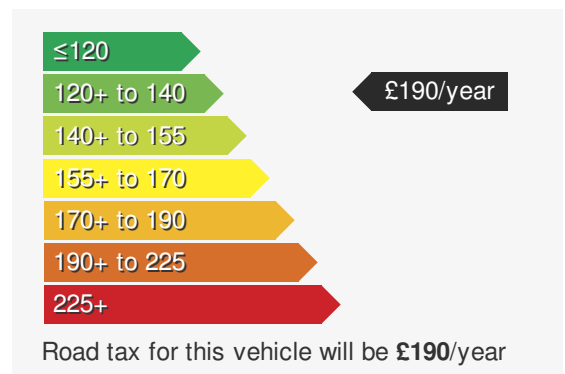

VEHICLE DETAILS

Date First Registered:	Jun 2025	Body Style:	SUV / Crossover
Registration:	WRZ7038	Colour:	Deep Black
Mileage:	3,778	Doors:	5
Fuel Type:	Petrol	MPG combined:	44
Transmission:	Auto /DSG	Insurance group:	25E

For more information scan this code into your mobile phone

VEHICLE ROAD TAX

Every effort has been made to ensure the accuracy of the information above, however errors may occur. Do not rely entirely on this information but check with the dealership about items that may affect your decision to buy. Please disregard the mileage unless it is verified by an independent mileage search. The MPG figure above relates to a typical example of the model when new. This will vary according to the age, condition and mileage of the vehicle and should be used for comparison purposes only.