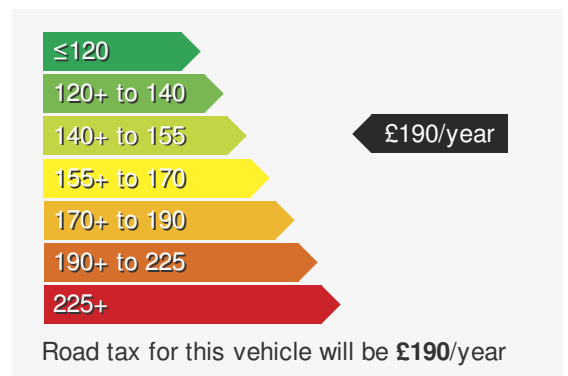

VEHICLE DETAILS

Date First Registered:	Jun 2020	Body Style:	Hatchback
Registration:	AYZ3106	Colour:	Tornado Red
Mileage:	32,523	Doors:	5
Fuel Type:	Petrol	MPG combined:	43
Transmission:	Auto /DSG	Insurance group:	18E

For more information scan this code into your mobile phone

VEHICLE ROAD TAX

Every effort has been made to ensure the accuracy of the information above, however errors may occur. Do not rely entirely on this information but check with the dealership about items that may affect your decision to buy. Please disregard the mileage unless it is verified by an independent mileage search. The MPG figure above relates to a typical example of the model when new. This will vary according to the age, condition and mileage of the vehicle and should be used for comparison purposes only.